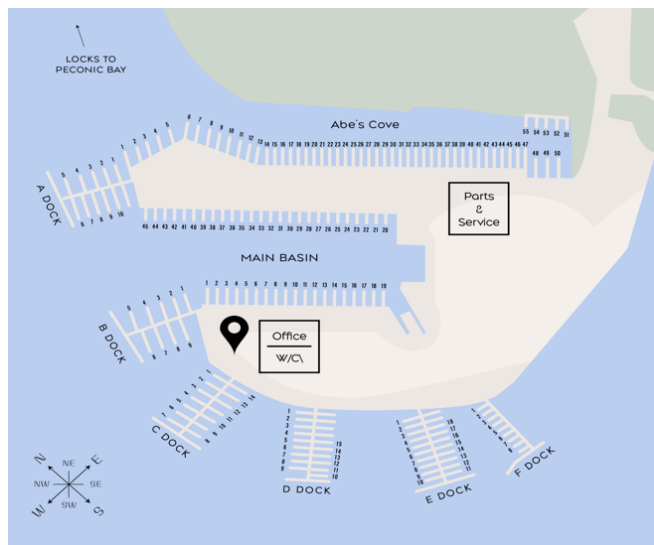

shagwong
— SOUTHAMPTON —

2025 DOCKAGE PRICING SHAGWONG MARINA, SOUTHAMPTON

Early bird rates valid through March 15, 2025

Summer Dockage:

Jet ski: $1,800.00

Dry Rack Storage: $5,000.00

25' & under: $5,000.00

26'-35': $205/ft

36'-40': $230/ft

41'-49': $250/ft

50' and over: Inquire for availability and rate

Electric:

30 amp: $670.00

2x 30 amp or 50 amp: $1,735.00

2x 50 amp or 100 amp: $3,475.00

Services:

- Seasonal dockage
- Transient dockage
- Outdoor/Indoor Winter Storage
- Premium services, maintenance and repair
- Gas and diesel fuel docks
- Dockhands available in season

Additional Perks:

- Dedicated concierge for preferred reservations at EHP Resort & Marina and Sí Sí Restaurant
- Discounted room rates at EHP Resort & Marina
- Preferred pricing on transient slips at all Shagwong Marinas & EHP Marina
- Priority access for private events & weddings at EHP Resort & Marina

CONTACT US TODAY TO BOOK YOUR SLIP:

631-728-4220

Dteich@shagwong.com

www.shagwong.com/Southampton

@shagwongmarinas